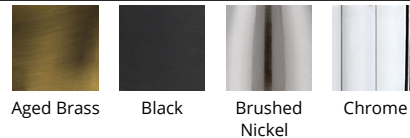

WAC LIGHTING

Juliet

Bath & Wall Light 3000K

Fixture Type: _____
Catalog Number: _____
Project: _____
Location: _____

Model & Size	Color Temp	Finish	LED Watts	LED Lumens	Delivered Lumens
WS-35027 27"	3000K	AB Aged Brass BK Black BN Brushed Nickel CH Chrome	34W	2778	1983

Example: **WS-35027-CH**

For custom requests please contact customs@wacighting.com

DESCRIPTION

Elegant diffuse illumination. Pairs well with round, oval, or rectangular mirrors.

FEATURES

- ACLED driverless technology
- 5 Year warranty

SPECIFICATIONS

Color Temp:	3000K
Input:	120 VAC,50/60Hz
CRI	90
Rated Life:	50,000 Hours
Mounting:	Can be mounted on wall in all orientations
Standards:	ETL, cETL, Title 24 JA8 Compliant, Damp Location Listed
Construction	Aluminum hardware with glass diffuser

REPLACEMENT PARTS

RPL-GLA-35027 - Glass

FINISHES:

LINE DRAWING: