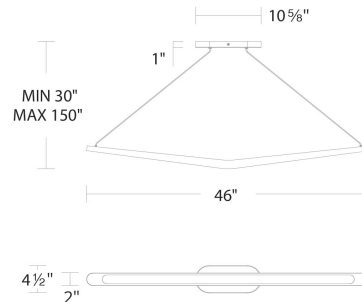

FINISHES:

LINE DRAWING:

PD-13446