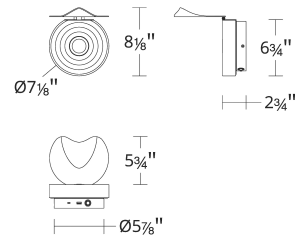

Black

Brushed Nickel

LINE DRAWING

BL123607