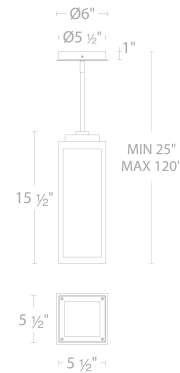

REPLACEMENT PARTS

- RPL-GLA-17218 - Glass
- RPL-ROD-OUT06-BK - 6" rod
- RPL-ROD-OUT12-BK - 12" rod

FINISHES:

Black

LINE DRAWING:

PD-W17216