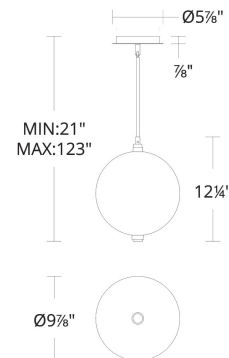

REPLACEMENT PARTS

- RPL-FIL-51410 - Replacement LED Filament
- RPL-GLA-51410 - Replacement Glass
- RPL-ROD-IN06-HYBK - 6" Rod
- RPL-ROD-IN12-HYBK - 12" Rod

FINISHES:

Black

LINE DRAWING:

PD-51410