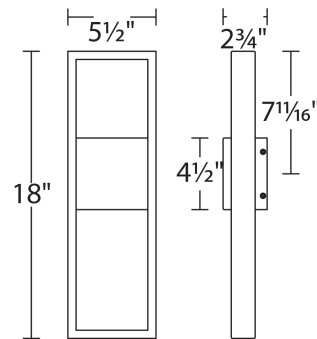

Fixture Type: _____
 Catalog Number: _____
 Project: _____
 Location: _____

Archetype

Outdoor Wall Sconce 3000K

Model & Size	Color Temp	Finish	LED Watts	LED Lumens	Delivered Lumens
WS-W13918 18"	3000K	BK Black	16W	1200	427

SPECIFICATIONS

Color Temp:	3000K
Input:	120 VAC,50/60Hz
CRI	90
Dimming:	ELV: 100-10%
Rated Life:	54,000 Hours
Mounting:	Can be mounted on wall vertically or upside down
Standards:	ETL, cETL, IP65, Title 24 JA8 Compliant, ADA, Wet Location Listed
Construction	Aluminum hardware with etched glass diffuser

FINISHES:

Black

LINE DRAWING:

WS-W13918