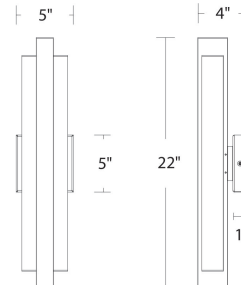

#### DESCRIPTION

In a deceptively simple design, two substantial rectangles intersect. Bright LED illumination is delivered from the bottom and back of this minimalist light, creating an arresting pattern on the wall.

#### LINE DRAWING:

WS-W57422