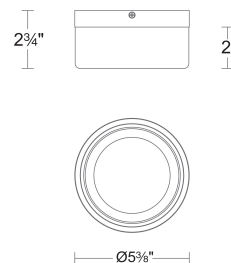

FINISHES:

LINE DRAWING