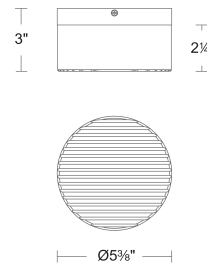

WAC LIGHTING

Balto III

Flush Mount 4CCT

Fixture Type: _____
Catalog Number: _____
Project: _____
Location: _____

Model & Size	Color Temp	Finish	LED Watts	LED Lumens	Delivered Lumens
FMW705605 5"	2700K/3000K/3500K/4000K	BK Black WT White	13.1W	1125	586

Example: **FMW705605S-WT**

For custom requests please contact customs@wacighting.com

DESCRIPTION

Minimalist design meets maximum versatility. Defined by its clean circular profile and frosted interior diffuser BALTO III blends sophistication with modern architecture. Built to endure the elements, this versatile fixture is wet rated for outdoor use.

FEATURES

- Built in color temperature adjustability. Switch from 2700K/3000K/3500K/4000K
- Option available for sauna application. Durable and heat resistant. Available in 3000K only (Model#FMW705605S)
- Sauna application operating temperature: Min -4 F/Max 185 F
- Weather resistant powder coated finishes
- ACLED driverless technology
- 5 year warranty

SPECIFICATIONS

Color Temp:	2700K/3000K/3500K/4000K,3000K
Input:	120V,50/60Hz
CRI	90
Dimming:	ELV: 100-10% , TRIAC: 100-10%
Rated Life:	50,000 Hours
Mounting:	Can be mounted on ceiling or wall in all orientations
Standards:	ETL, cETL, Title 24 JA8 Compliant, ADA, Wet Location Listed
Construction	Aluminum body with interior frosted PC diffuser

FINISHES:

LINE DRAWING

FMW705605