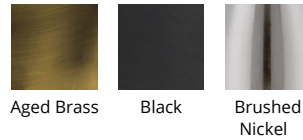

WAC LIGHTING

Banded

9" Mini Pendant 3000K

Fixture Type: _____
Catalog Number: _____
Project: _____
Location: _____

Model & Size	Color Temp	Finish	LED Watts	LED Lumens	Delivered Lumens
PD-68909 9"	3000K	AB Aged Brass BK Black BN Brushed Nickel	21.6W	1387	1017

Example: **PD-68909-BN**

For custom requests please contact customs@wacighting.com

FEATURES

- Thin powered cables provide an ultra-clean look
- Up and down illuminations
- Driver installed within the Junction Box, driver dimension: 2.8" x 1.3" x 1.2"
- 5 year warranty

SPECIFICATIONS

Color Temp:	3000K
Input:	120-277V,50/60Hz
CRI	90
Dimming:	ELV: 100-5% , 0-10V: 100-5% , TRIAC: 100-5%
Rated Life:	60,000 Hours
Standards:	ETL, cETL, Damp Location Listed
Construction	Aluminum body with glass diffuser

REPLACEMENT PARTS

RPL-GLA-68909-BOT - Bottom glass

RPL-GLA-68909-TOP - Top glass

FINISHES:

LINE DRAWING: