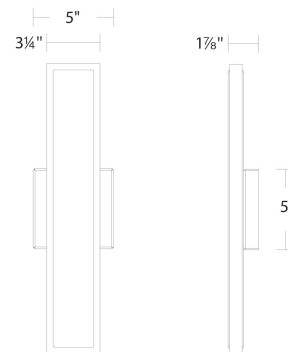

FINISHES:

Black

LINE DRAWING:

WS-W99418