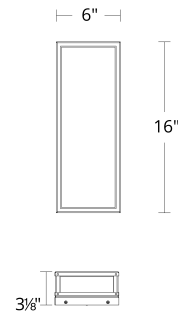

FINISHES:

Black

LINE DRAWING:

WS-W89516

WAC LIGHTING

Beech

Outdoor Wall Sconce 4CCT

Fixture Type: _____
Catalog Number: _____
Project: _____
Location: _____