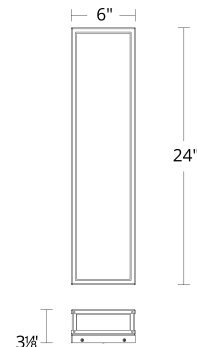

FINISHES:

Black

LINE DRAWING:

WS-W89516

WAC LIGHTING

Beech

Outdoor Wall Sconce 4CCT

Fixture Type: _____
Catalog Number: _____
Project: _____
Location: _____

FINISHES:

Black

LINE DRAWING:

WS-W89524