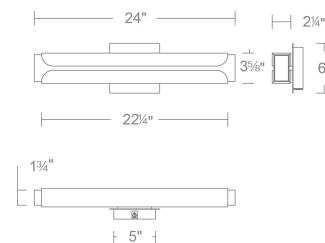

FINISHES:

LINE DRAWING

WS108624