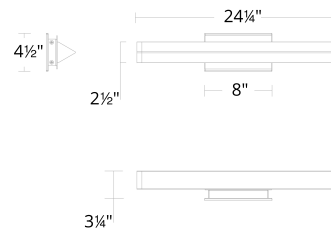

FINISHES:

LINE DRAWING:

WS-62518

WAC LIGHTING

Boulevard

Wall Sconce 4CCT

Fixture Type: _____
 Catalog Number: _____
 Project: _____
 Location: _____

Model & Size	Color Temp	Finish	LED Watts	LED Lumens	Delivered Lumens
WS-62524 24"	2700K	AB Aged Brass BN Brushed Nickel	20W	1800	1422
	3000K				
	3500K				
	4000K				

FINISHES:

Aged Brass

Brushed Nickel

LINE DRAWING:

WS-62524