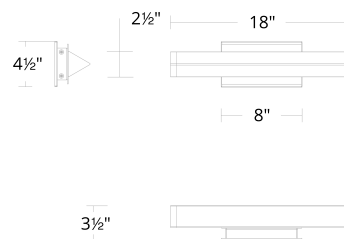

FINISHES:

LINE DRAWING:

WS-62518

WAC LIGHTING

Boulevard

Wall Sconce 4CCT

Fixture Type: _____
 Catalog Number: _____
 Project: _____
 Location: _____

Model & Size	Color Temp	Finish	LED Watts	LED Lumens	Delivered Lumens
WS-62524 24"	2700K	AB Aged Brass BN Brushed Nickel	20W	1800	1422
	3000K				
	3500K				
	4000K				