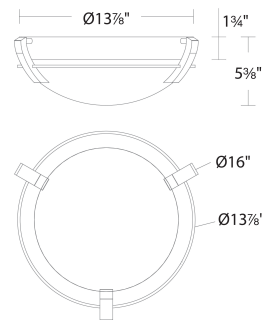

REPLACEMENT PARTS

HDW-LG22-CE - Hardware Pack
RPL-GLA-93216 - Glass

FINISHES:

Black

LINE DRAWING

FM-W93216