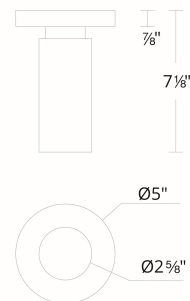

LINE DRAWING: