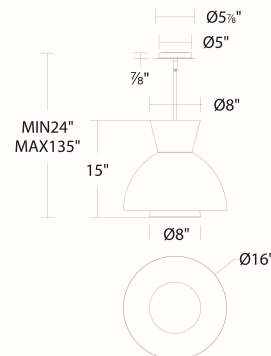

REPLACEMENT PARTS

ROD-I06-PC130T-BK - 12" rod
ROD-I06-PC130T-BK - 6" rod
RPL-GLA-23316 - Glass

FINISHES:

Black

LINE DRAWING:

PD-23316