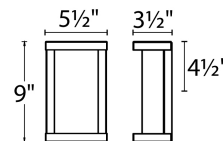

WAC LIGHTING

Case

Outdoor Wall Sconce 3000K

Fixture Type: _____
Catalog Number: _____
Project: _____
Location: _____

Model & Size	Color Temp	Finish	LED Watts	LED Lumens	Delivered Lumens
WS-W47809 9"	3000K	BK Black	13W	1040	411

Example: **WS-W47809-BK**

•For 277V special order, add an "F" before the finish: WS-W47809F-BK

For custom requests please contact customs@wacighting.com

DESCRIPTION

Clean, simple form with weather-resistant black or durable stainless steel. Mount it vertically or horizontally.

FEATURES

- Weather-resistant finish for aluminum
- ACLED driverless technology
- 5 year warranty

SPECIFICATIONS

Color Temp:	3000K
Input:	120 VAC,50/60Hz
CRI	90
Dimming:	ELV: 100-10%
Rated Life:	81,000 Hours
Mounting:	Can be mounted on wall in all orientations
Standards:	ETL, cETL, IP65, Title 24 JA8 Compliant, ADA, Wet Location Listed
Construction	Aluminum body or stainless steel body with acrylic diffuser

FINISHES:

LINE DRAWING:

WS-W47809