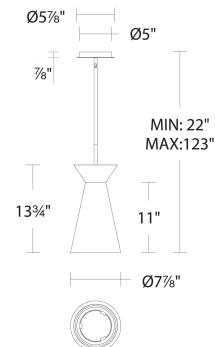

REPLACEMENT PARTS

- HDW-LG22-CE - Hardware Pack
- RPL-GLA-87214 - Glass
- RPL-ROD-IN06-LDAB - 6" rod
- RPL-ROD-IN06-LDBK - 6" rod
- RPL-ROD-IN12-LDAB - 12" rod
- RPL-ROD-IN12-LDBK - 12" rod

FINISHES:

Aged Brass

Black

LINE DRAWING

PD-87214