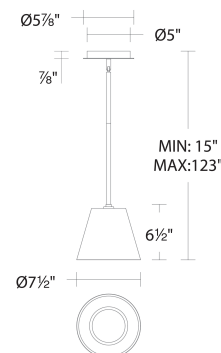

FEATURES

- Downlight with clear glass shade
- Three 12" and one 6" downrods included (additional downrods available)
- Spin-on round canopy with minimal hardware
- May be mounted on a sloped ceiling
- 0-10V dimming option (LDS065M010AFE-LO1) available (special order), unit dimensions: 3.4" x 1.2" x 0.5"
- ACLED driverless technology
- 5 Year warranty

REPLACEMENT PARTS

- HDW-LG22-CE - Hardware Pack
- RPL-GLA-87208 - Glass
- RPL-ROD-IN06-LDBK - 6" rod
- RPL-ROD-IN06-LDBN2 - 6" rod
- RPL-ROD-IN12-LDBK - 12" rod
- RPL-ROD-IN12-LDBN2 - 12" rod

FINISHES:

LINE DRAWING: