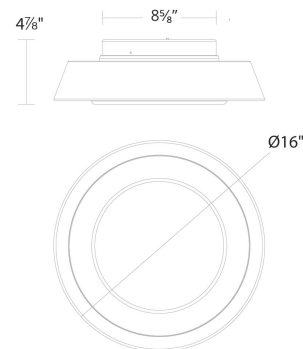

REPLACEMENT PARTS

RPL-GLA-49416 - RPL Glass for FM-49416
RPL-SHA-49416-BK - RPL Shade for FM-49416-BK
RPL-SHA-49416-WT - RPL Shade for FM-49416-WT

FINISHES:

LINE DRAWING:

FM-49416