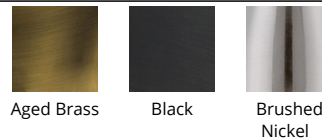

FINISHES:

LINE DRAWING