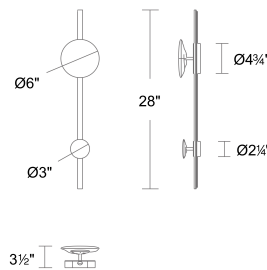

WAC LIGHTING

Clocker

Wall Sconce 4CCT

Fixture Type: _____
Catalog Number: _____
Project: _____
Location: _____

Model & Size	Color Temp	Finish	LED Watts	LED Lumens	Delivered Lumens
WS124628 28"	2700K/3000K/3500K/4000K	AB Aged Brass BK Black	32W	1720	875

FINISHES:

LINE DRAWING

WS124628