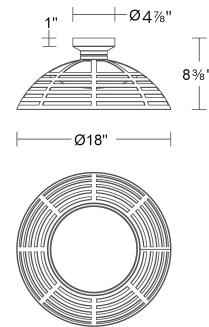

FINISHES:

Bronze

REPLACEMENT PARTS

RPL-DIF-707618 - RPL DIFFUSER FMW707618

LINE DRAWING

FMW707618