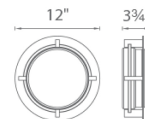

WAC LIGHTING

Compass

Indoor/Outdoor Ceiling And Wall Mount 3000K

Fixture Type: _____
Catalog Number: _____
Project: _____
Location: _____

Model & Size	Color Temp	Finish	LED Watts	LED Lumens	Delivered Lumens
FM-W33612 12"	3000K	AL Brushed Aluminum	19W	1647	1147

Example: **FM-W33612-AL**

•For 277V special order, add an "F" before the finish: FM-W33612F-AL

For custom requests please contact customs@wacighting.com

DESCRIPTION

Designed with the precision engineering and robust performance of the magnetic instrument created to determine direction. Compass offers a contemporary form created with meticulous attention to detail. Appealing aluminum frame embraces mouth blown etched opal glass diffusing ambient light for ceiling or walls, depending upon specification requirements.

FEATURES

- ACLED driverless technology
- 5 year warranty

SPECIFICATIONS

Color Temp:	3000K
Input:	120 VAC,50/60Hz
CRI	90
Dimming:	ELV: 100-10%
Rated Life:	50,000 Hours
Mounting:	Can be mounted on ceiling or wall in all orientations
Standards:	ETL, cETL, IP65, ADA, Wet Location Listed
Construction	Aluminum hardware with etched opal glass diffuser

FINISHES:

LINE DRAWING:

FM-W33612