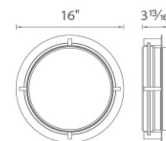

LINE DRAWING: