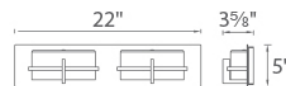

FINISHES:

Brushed
Aluminum

LINE DRAWING:

WAC LIGHTING

Compass

Vanity Light 3000K

Fixture Type: _____
Catalog Number: _____
Project: _____
Location: _____

Model & Size	Color Temp & CRI	Watt	Lumens	Finish
WS-21633 33" - 3 Lights	3000K - 90	36W	1675	AL Brushed Aluminum