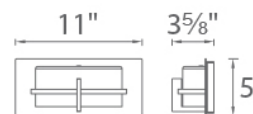

FINISHES:

Brushed
Aluminum

LINE DRAWING:

WAC LIGHTING

Compass

Vanity Light 3000K

Fixture Type: _____
Catalog Number: _____
Project: _____
Location: _____

Model & Size	Color Temp & CRI	Watt	Lumens	Finish
WS-21622 22" - 2 Lights	3000K - 90	24W	1055	AL Brushed Aluminum