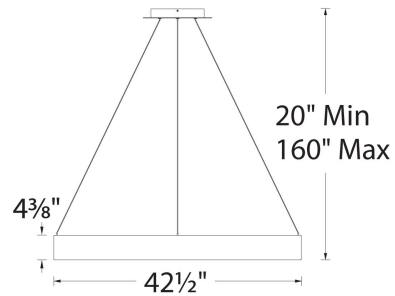

FINISHES:

LINE DRAWING:

PD-33743