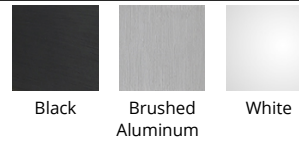

WAC LIGHTING

Corso

Pendant 3000K

Fixture Type: _____
Catalog Number: _____
Project: _____
Location: _____

Model & Size	Color Temp	Finish	LED Watts	LED Lumens	Delivered Lumens
PD-33732 32"	3000K	AL Brushed Aluminum BK Black WT White	88W	6340	4435

Example: **PD-33732-WT**

For custom requests please contact customs@wacighting.com

DESCRIPTION

Cleverly hidden LED modules and a circular frosted diffuser floating inside a halo of spun aluminum.

FEATURES

- Minimalist look with no visible power cord
- Even illumination with no hotspots
- Cable suspension carrying low voltage may be field shortened
- Driver concealed within the canopy
- 5 year warranty

SPECIFICATIONS

Color Temp:	3000K
Input:	120-277V,50/60Hz
CRI	80
Dimming:	ELV: 100-10% , 0-10V: 100-5%
Rated Life:	75,000 Hours
Standards:	ETL, cETL, Damp Location Listed
Construction	Aluminum body with acrylic diffuser

FINISHES:

LINE DRAWING: