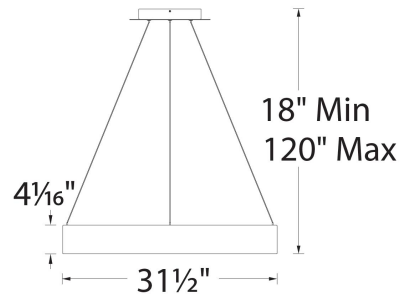

FINISHES:

LINE DRAWING:

PD-33732