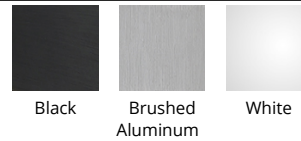

WAC LIGHTING

Corso

Pendant 3000K

Fixture Type: _____
Catalog Number: _____
Project: _____
Location: _____

Model & Size	Color Temp	Finish	LED Watts	LED Lumens	Delivered Lumens
PD-33718 18"	3000K	AL Brushed Aluminum BK Black WT White	22W	1495	940

Example: **PD-33718-WT**

For custom requests please contact customs@wacighting.com

DESCRIPTION

Cleverly hidden LED modules and a circular frosted diffuser floating inside a halo of spun aluminum.

FEATURES

- Minimalist look with no visible power cord
- Even illumination with no hotspots
- Cable suspension carrying low voltage may be field shortened
- Driver concealed within the canopy
- 5 year warranty

SPECIFICATIONS

Color Temp:	3000K
Input:	120-277V,50/60Hz
CRI	80
Dimming:	ELV: 100-10% , 0-10V: 100-5%
Rated Life:	75,000 Hours
Standards:	ETL, cETL, Damp Location Listed
Construction	Aluminum body with acrylic diffuser

FINISHES:

LINE DRAWING:

PD-33718