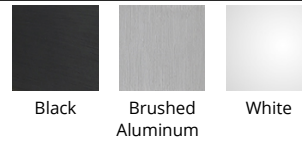

WAC LIGHTING

Corso

Pendant 3000K

Fixture Type: _____
Catalog Number: _____
Project: _____
Location: _____

Model & Size	Color Temp	Finish	LED Watts	LED Lumens	Delivered Lumens
PD-33743 43"	3000K	AL Brushed Aluminum BK Black WT White	125W	11115	7300

Example: **PD-33743-WT**

For custom requests please contact customs@wacighting.com

DESCRIPTION

Cleverly hidden LED modules and a circular frosted diffuser floating inside a halo of spun aluminum.

FEATURES

- Minimalist look with no visible power cord
- Even illumination with no hotspots
- Cable suspension carrying low voltage may be field shortened
- Driver concealed within the canopy
- 5 year warranty

SPECIFICATIONS

Color Temp:	3000K
Input:	120-277V,50/60Hz
CRI	80
Dimming:	ELV: 100-10% , 0-10V: 100-5%
Rated Life:	75,000 Hours
Standards:	ETL, cETL, Damp Location Listed
Construction	Aluminum body with acrylic diffuser

FINISHES:

LINE DRAWING:

PD-33743