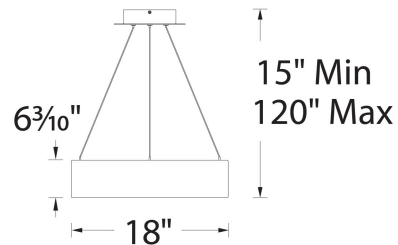

LINE DRAWING: