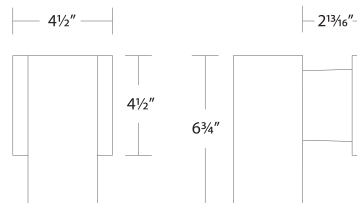

LINE DRAWING: