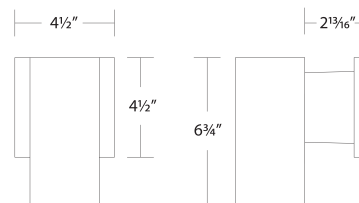

LINE DRAWING: