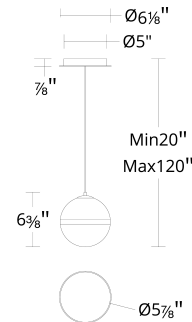

WAC LIGHTING

Cyllindra

Pendant 4CCT

Fixture Type: _____
Catalog Number: _____
Project: _____
Location: _____

Model & Size	Color Temp	Finish	LED Watts	LED Lumens	Delivered Lumens
PD-77506 6"	2700K 3000K 3500K 4000K	AB Aged Brass BC Black Chrome	14W	1035 1067	870 897

SPECIFICATIONS

Color Temp:	2700K,3000K,3500K,4000K
Input:	120-277V,50/60Hz
CRI	90
Dimming:	ELV: 100-10% , 0-10V: 100-10% , TRIAC: 100-10%
Rated Life:	50,000 Hours
Standards:	ETL, cETL, Title 24 JA8 Compliant, Damp Location Listed
Construction	Aluminum hardware with acrylic

FINISHES:

Aged Brass

Black Chrome

LINE DRAWING:

PD-77506