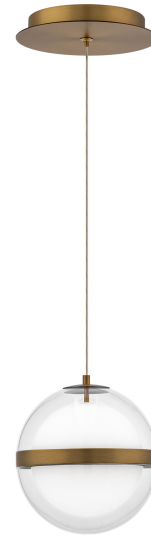

WAC LIGHTING

Cyllindra

Pendant 4CCT

Fixture Type: _____
Catalog Number: _____
Project: _____
Location: _____

Model & Size	Color Temp	Finish	LED Watts	LED Lumens	Delivered Lumens
PD-77506 6"	2700K 3000K 3500K 4000K	AB Aged Brass BC Black Chrome	14W	1035 1067	870 897

Example: **PD-77506-40-BC**

For custom requests please contact customs@wacighting.com

FEATURES

- Built in color temperature adjustability. Switch from 2700K/3000K/3500K/4000K
- Option to pre-select color temperature or adjust in the field
- Driver included
- 5 Year warranty

SPECIFICATIONS

Color Temp:	2700K,3000K,3500K,4000K
Input:	120-277V,50/60Hz
CRI	90
Dimming:	ELV: 100-10% , 0-10V: 100-10% , TRIAC: 100-10%
Rated Life:	50,000 Hours
Standards:	ETL, cETL, Title 24 JA8 Compliant, Damp Location Listed
Construction	Aluminum hardware with acrylic

FINISHES:

Aged Brass

Black Chrome

LINE DRAWING:

PD-77506