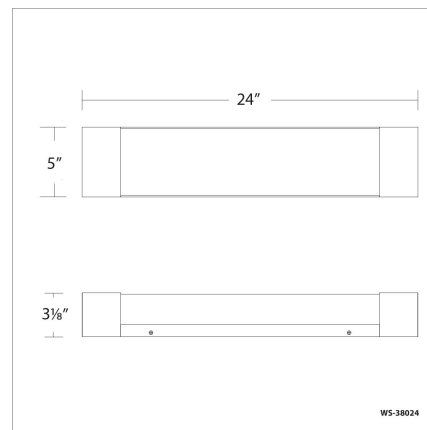

LINE DRAWING: