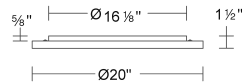

FEATURES

- Built in color temperature adjustability. Switch from 2700K/3000K/3500K/4000K
- Driver concealed within the canopy
- Driver included
- 5 year warranty

SPECIFICATIONS

Color Temp:	2700K/3000K/3500K/4000K
Input:	120-277V, 50/60Hz
CRI	90
Dimming:	ELV: 100-10% , TRIAC: 100-10%
Rated Life:	50,000 Hours
Mounting:	Can be mounted on ceiling or wall in all orientations
Standards:	ETL, cETL, Title 24 JA8 Compliant, ADA, Damp Location Listed
Construction	Metal frame with acrylic diffuser

FINISHES:

Black
Chrome

LINE DRAWING

WS109620