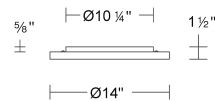

LINE DRAWING