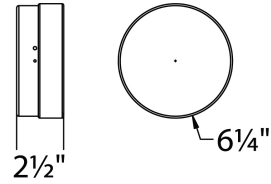

WAC LIGHTING

Dot

Ceiling Mount

Fixture Type: _____
Catalog Number: _____
Project: _____
Location: _____

LINE DRAWING:

FM-W57806