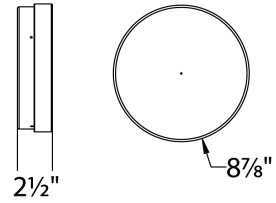

FINISHES:

WAC LIGHTING

Dot

Ceiling Mount

Fixture Type: _____
Catalog Number: _____
Project: _____
Location: _____

LINE DRAWING:

FM-W57809

WAC LIGHTING