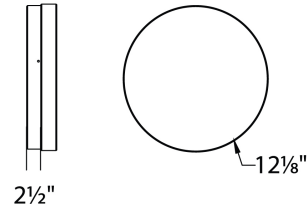

FINISHES:

WAC LIGHTING

Dot

Ceiling Mount

Fixture Type: _____
Catalog Number: _____
Project: _____
Location: _____

LINE DRAWING:

FM-W57812

WAC LIGHTING