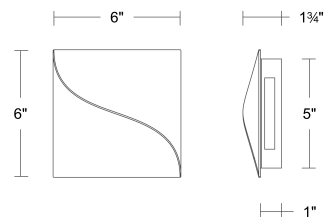

FINISHES:

LINE DRAWING