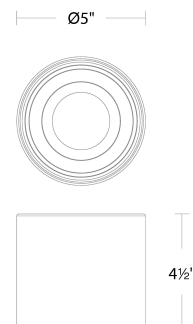

WAC LIGHTING

Downtown

Round Outdoor Ceiling Mount

Fixture Type: _____
Catalog Number: _____
Project: _____
Location: _____

Model & Size	Color Temp	Finish	LED Watts	LED Lumens	Delivered Lumens
FM-W47205 5"	3000K 3500K 4000K	BK Black WT White	11.9W	900 925 950	607 647 618

SPECIFICATIONS

Color Temp:	3000K,3500K,4000K
Input:	120 VAC,50/60Hz
CRI	90
Dimming:	ELV: 100-10% , TRIAC: 100-10%
Rated Life:	54,000 Hours
Mounting:	Can be mounted on ceiling or wall in all orientations
Standards:	ETL, cETL, IP65, Title 24 JA8 Compliant, Wet Location Listed
Construction	Aluminum body, glass diffuser

FINISHES:

LINE DRAWING:

FM-W47205