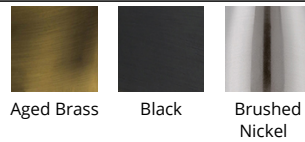

Fixture Type: _____
 Catalog Number: _____
 Project: _____
 Location: _____

Duplex

Task Light 3000K

Model & Size	Color Temp	Finish	LED Watts	LED Lumens	Delivered Lumens
BL-67305 5"	3000K	AB Aged Brass BK Black BN Brushed Nickel	8W	1050	315

Example: **BL-67305-BN**
 For custom requests please contact customs@wacighting.com

DESCRIPTION

Dome light. A rotatable neck accents a circular appeal for multidirectional illumination.

FEATURES

- On/off toggle switch on the canopy
- Light source offers 330 degree horizontal rotation and a 90 degree vertical rotation
- USB port on the bottom of the canopy for charging
- Driver concealed within the canopy
- 5 year warranty

SPECIFICATIONS

Color Temp:	3000K
Input:	120 VAC, 50/60Hz
CRI	90
Rated Life:	54,000 Hours
Standards:	ETL, cETL, Damp Location Listed
Construction	Steel frame with PC diffuser

FINISHES:

LINE DRAWING:

BL-67305