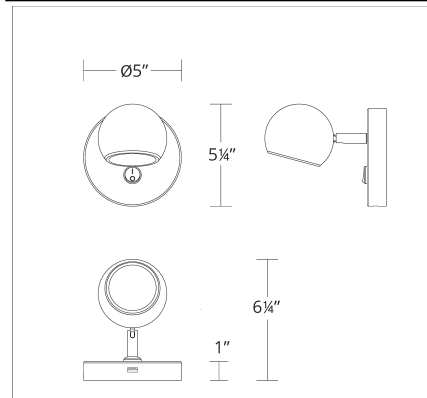

Fixture Type: _____
 Catalog Number: _____
 Project: _____
 Location: _____

Duplex

Task Light 3000K

Model & Size	Color Temp	Finish	LED Watts	LED Lumens	Delivered Lumens
BL-67305 5"	3000K	AB Aged Brass BK Black BN Brushed Nickel	8W	1050	315

Example: **BL-67305-BN**
 For custom requests please contact customs@wacighting.com

DESCRIPTION

Dome light. A rotatable neck accents a circular appeal for multidirectional illumination.

FEATURES

- On/off toggle switch on the canopy
- Light source offers 330 degree horizontal rotation and a 90 degree vertical rotation
- USB port on the bottom of the canopy for charging
- Driver concealed within the canopy
- 5 year warranty

SPECIFICATIONS

Color Temp:	3000K
Input:	120 VAC, 50/60Hz
CRI	90
Rated Life:	54,000 Hours
Standards:	ETL, cETL, Damp Location Listed
Construction	Steel frame with PC diffuser

FINISHES:

LINE DRAWING:

BL-67305