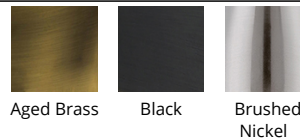

WAC LIGHTING

Eero

Swing Arm 3000K

Fixture Type: _____
Catalog Number: _____
Project: _____
Location: _____

Model & Size	Color Temp	Finish	LED Watts	LED Lumens	Delivered Lumens
BL-49018 18"	3000K	AB Aged Brass BK Black BN Brushed Nickel	9W	410	288

Example: **BL-49018-BN**
For custom requests please contact customs@wacighting.com

DESCRIPTION

A rotating light and laterally adjusting arm for targeted and powerful task lighting.

FEATURES

- Fingertip touch on/off switch and dimming on the canopy
- Arm offers 180 degree horizontal rotation
- Light source offers 230 degree horizontal rotation
- 100% - 10% intergral dimmer
- Driver concealed within the canopy
- 5 Year warranty

SPECIFICATIONS

Color Temp:	3000K
Input:	100-240 VAC,50/60Hz
CRI	90
Rated Life:	50,000 Hours
Standards:	ETL, cETL, Damp Location Listed
Construction	Aluminum hardware

FINISHES:

LINE DRAWING: