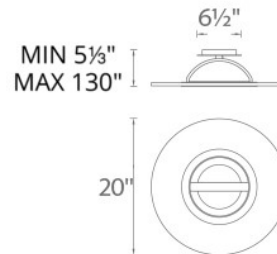

SPECIFICATIONS

Color Temp:	3000K
Input:	120-277V,50/60Hz
CRI	90
Dimming:	ELV: 100-10%
Rated Life:	50,000 Hours
Mounting:	Can be mounted on ceiling or wall in all orientations
Standards:	ETL, cETL, Damp Location Listed
Construction	Aluminum hardware with acrylic diffuser

REPLACEMENT PARTS

- RPL-ROD-IN06-BK - 6" rod - BK finish
- RPL-ROD-IN12-BK - 12" rod - BK finish
- RPL-ROD-OUT06-AL - 6" rod - AL finish
- RPL-ROD-OUT12-AL - 12" rod - AL finish

FINISHES:

LINE DRAWING:

WAC LIGHTING