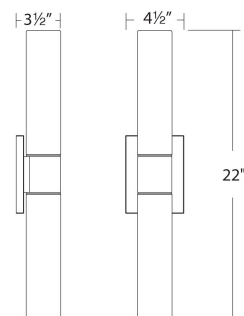

REPLACEMENT PARTS

RPL-GLA-7213 - Glass for WS-7222

FINISHES:

LINE DRAWING:

WS-7222

WAC LIGHTING

Elementum

Bathroom Sconce 2700K