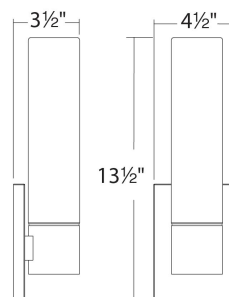

FINISHES:

LINE DRAWING:

WS-7213