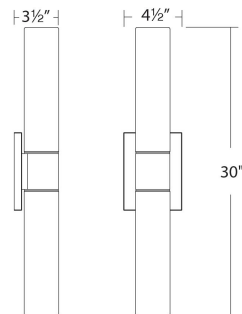

REPLACEMENT PARTS

RPL-GLA-2818 - Glass for WS-7230

FINISHES:

LINE DRAWING:

WS-7230