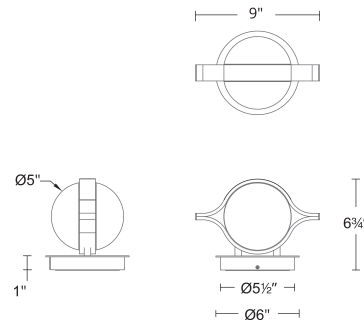

FINISHES:

LINE DRAWING

WS104609

REPLACEMENT PARTS

RPL-GLA-ELLARIA -