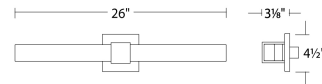

Example: **WS-69826-CH**

For custom requests please contact customs@wacighting.com

DESCRIPTION

High-performance LED modules. Slim, geometric profile.

FEATURES

- LED modules positioned closer to diffuser for broader spread of illumination
- Driver installed within the Junction Box, driver dimension: 2.9" x 1.4" x 1.2"
- 5 year warranty

FINISHES:

LINE DRAWING:

WS-69826