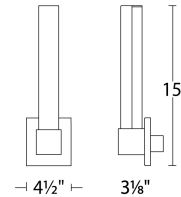

WAC LIGHTING

Esprit

Bathroom Sconce 3000K

Fixture Type: _____
Catalog Number: _____
Project: _____
Location: _____

Model & Size	Color Temp	Finish	LED Watts	LED Lumens	Delivered Lumens
WS-69815 15"	3000K	BN Brushed Nickel CH Chrome	11W	845	778

Example: **WS-69815-CH**

For custom requests please contact customs@wacighting.com

DESCRIPTION

High-performance LED modules. Slim, geometric profile.

FEATURES

- LED modules positioned closer to diffuser for broader spread of illumination
- Driver installed within the Junction Box, driver dimension: 2.9" x 1.4" x 1.2"
- 5 year warranty

SPECIFICATIONS

Color Temp:	3000K
Input:	120-277V,50/60Hz
CRI	90
Dimming:	ELV: 100-10%
Rated Life:	50,000 Hours
Mounting:	Can be mounted on wall in all orientations
Standards:	ETL, cETL, ADA, Damp Location Listed
Construction	Aluminum body with etched acrylic diffuser

FINISHES:

LINE DRAWING:

WS-69815