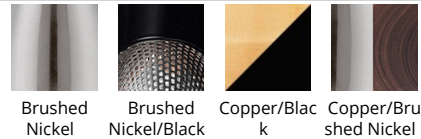

WAC LIGHTING

Felis

11.5" Metal Dome Pendant

Model & Wattage	Lumens	Color Temp & CRI	Finish
PLD-F4-404 Incandescent : Max 100W PLD-F4-404LED LED : 12W	803		BN/BK Brushed Nickel/Black BN/BN Brushed Nickel CO/BK Copper/Black CO/BN Copper/Brushed Nickel

Example: **PLD-F4-404BN/BK**

DESCRIPTION

A charming beehive design, Felis marries energy-efficient technology with modern aesthetics for any decor. The white interior enhances lamp performance for both fluorescent and incandescent lamps

FEATURES

- 5 year warranty

SPECIFICATIONS

Construction	Metal shade with die-cast aluminum socket sets
Power:	Incandescent : Max 100W, LED : 12W
Input:	120 VAC,50/60Hz
Light Source:	A19 LED Medium Base, A19, G30 Max 100W
Finish:	Electroplated Copper/Brushed Nickel, Electroplated Copper/Black, Electroplated Brushed Nickel, Electroplated Brushed Nickel/Black
Operating Temp:	-4°F to 104°F (-20°C to 40°C)
Standards:	UL, cUL, Damp Location Listed

FINISHES:

WAC LIGHTING

LED A19 Lamp

120V 12W Medium Base

Model	Finish
A19LED-12-30	WT White

Example: **A19LED-12-30-WT**

DESCRIPTION

Medium base line voltage LED A19 Lamp used for WAC Lighting 120V Track, Flexrail1™, Flexrail2™, Linear Track, Recessed Downlights, Surface Mount Spots, Display Lights and Quick Connect™ Pendant and Fixtures.