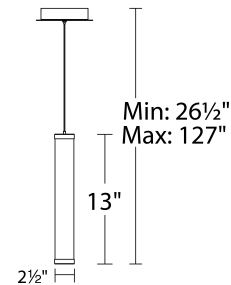

LINE DRAWING: