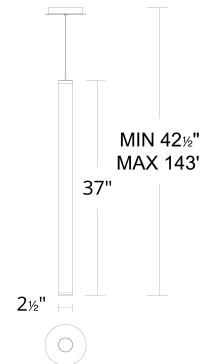

LINE DRAWING: