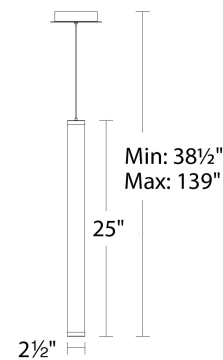

LINE DRAWING:

PD-70925