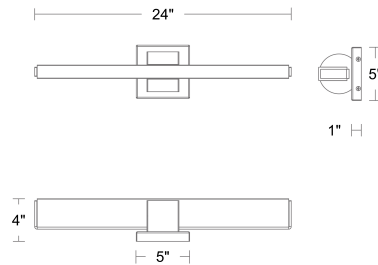

FINISHES:

LINE DRAWING

WS103624

WAC LIGHTING

Flatte

Bath & Wall Sconce 4CCT

Fixture Type: _____
Catalog Number: _____
Project: _____
Location: _____

Model & Size	Color Temp	Finish	LED Watts	LED Lumens	Delivered Lumens
WS103634 34"	2700K/3000K/3500K/4000K	AB Aged Brass BC Black Chrome	20.2W	2360	1999