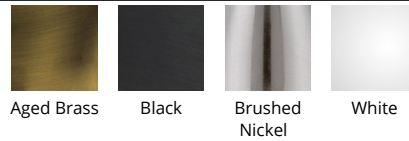

WAC LIGHTING

Flipside

Task Light 3000K

Fixture Type: _____
Catalog Number: _____
Project: _____
Location: _____

Model & Size	Color Temp	Finish	LED Watts	LED Lumens	Delivered Lumens
BL-13505 5"	3000K	AB Aged Brass BK Black BN Brushed Nickel WT White	13W	664	479

Example: **BL-13505-WT**

For custom requests please contact customs@wacighting.com

FEATURES

- Fingertip touch on/off switch and dimming on the canopy
- USB/USB-C port for charging
- Light source is 330 degree horizontally and 110 degree vertically rotatable
- Driver included
- 5 Year warranty

SPECIFICATIONS

Color Temp:	3000K
Input:	120,50/60Hz
CRI	90
Rated Life:	54,000 Hours
Mounting:	Can be mounted on wall in all orientations
Standards:	ETL, cETL, Title 24 JA8 Compliant, ADA, Damp Location Listed
Construction	Aluminum hardware

FINISHES:

LINE DRAWING:

BL-13505