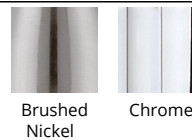

FINISHES:

LINE DRAWING: