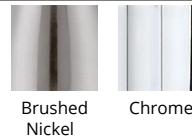

FINISHES:

LINE DRAWING: