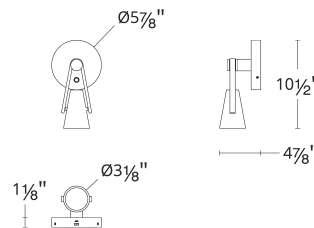

FEATURES

- Built in color temperature adjustability. Switch from 2700K/3000K/3500K/4000K
- Fingertip touch on/off switch and dimming on the fixture
- Able to pivot light 85 degrees horizontally each way and 30 degrees forward and backwards
- USB/USB-C port for charging
- Driver concealed within the canopy
- Driver included
- 5 year warranty

SPECIFICATIONS

Color Temp:	2700K/3000K/3500K/4000K
Input:	120V,50/60Hz
CRI	90
Rated Life:	50,000 Hours
Standards:	ETL, cETL, Damp Location Listed
Construction	Metal hardware with PC diffuser

FINISHES:

LINE DRAWING