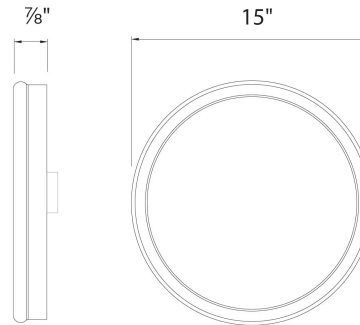

#### FEATURES

- Super thin, edge-lit LED panel at less than an inch thick
- Twist-lock quick install mechanism
- Driver installed within the Junction Box, driver dimension: 2.8" x 1.6" x 1.2"
- 5 year warranty

#### LINE DRAWING: