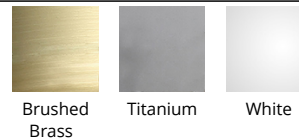

WAC LIGHTING

Geos

Ceiling Mount

Fixture Type: _____
Catalog Number: _____
Project: _____
Location: _____

Model & Size	Color Temp	Finish	LED Watts	LED Lumens	Delivered Lumens
FM-4610 10"	2700K 3000K	BR Brushed Brass TT Titanium WT White	12W	1129 1266 1276	545 844 600

Example: **FM-4610-30-WT**

For custom requests please contact customs@wacighting.com

DESCRIPTION

Updated in a stylish brass finish to complement the latest interior trends.

FEATURES

- Super thin, edge-lit LED panel at less than an inch thick
- High lumen package great for high ceiling applications
- Twist-lock quick install mechanism
- FM-4606 driver dimensions: 2.86" x 1.38" x 1.13", FM-4610 driver dimensions: 3.5" x 1.38" x 1.13"
- Transformer installed within the Junction Box, transformer dimension: 3.5" x 1.4" x 1.2"
- 5 year warranty

SPECIFICATIONS

Color Temp:	2700K,3000K
Input:	120-277V,120V,50/60Hz
CRI	80
Dimming:	ELV: 100-10%
Rated Life:	58,000 Hours
Mounting:	Can be mounted on ceiling or wall in all orientations
Standards:	ETL, cETL, ADA, Damp Location Listed
Construction	Aluminum body with frosted acrylic diffuser

FINISHES:

LINE DRAWING: