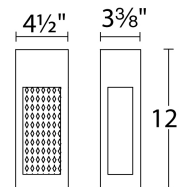

LINE DRAWING: