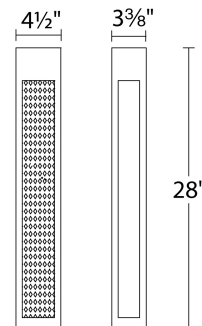

Model & Size	Color Temp	Finish	LED Watts	LED Lumens	Delivered Lumens
WS-W39828 28"	3000K	BK Black	13W	980	214

Example: **WS-W39828-BK**
 For custom requests please contact customs@wacighting.com

DESCRIPTION

FINISHES:

Black

LINE DRAWING:

WS-W39828