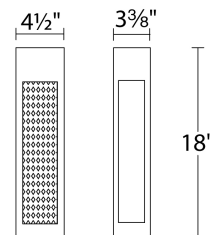

LINE DRAWING: